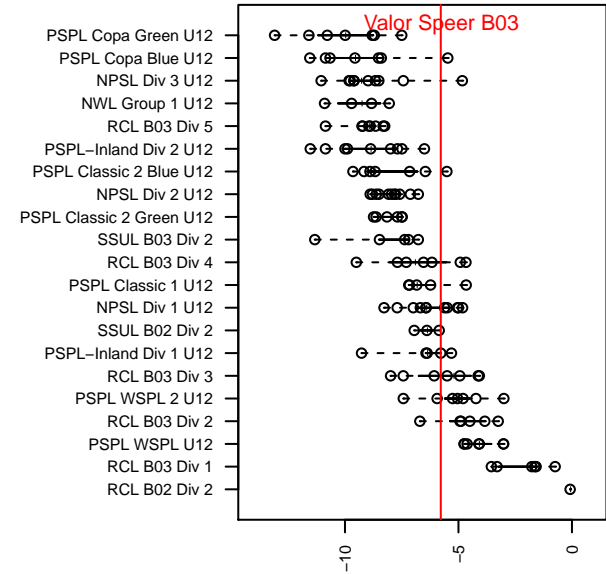

# Valor Speer B03

Spokane Sabers FC  
 Spokane, WA  
 B03 total strength=672  
 attack=0.8 defense=0.51  
 fall league = PSPL-Inland Div 1 U12  
 notes= now Valor FC

alt names used:  
 VALOR B03 SPEER (WA)  
 IEYSA Valor B03 Speer

Venues played:  
 2014 Spr PSPL-Inland Div 1 U11  
 2015 Les Schwab NW Cup U12 U12  
 2015 PSPL-Inland Div 1 U12

**Valor Speer B03**  
 Dots are actual minus expected GF (blue circles) and GA (red triangles).  
 Blue line is smoothed change in attack strength. Red is smoothed change in defense strength.

**attack and defense variance (black dot)  
relative to other teams  
and top 10 in region**

**attack and defense rating  
relative to others at age  
and all opponents in last 13 months**

**Performance relative to 13 month average**